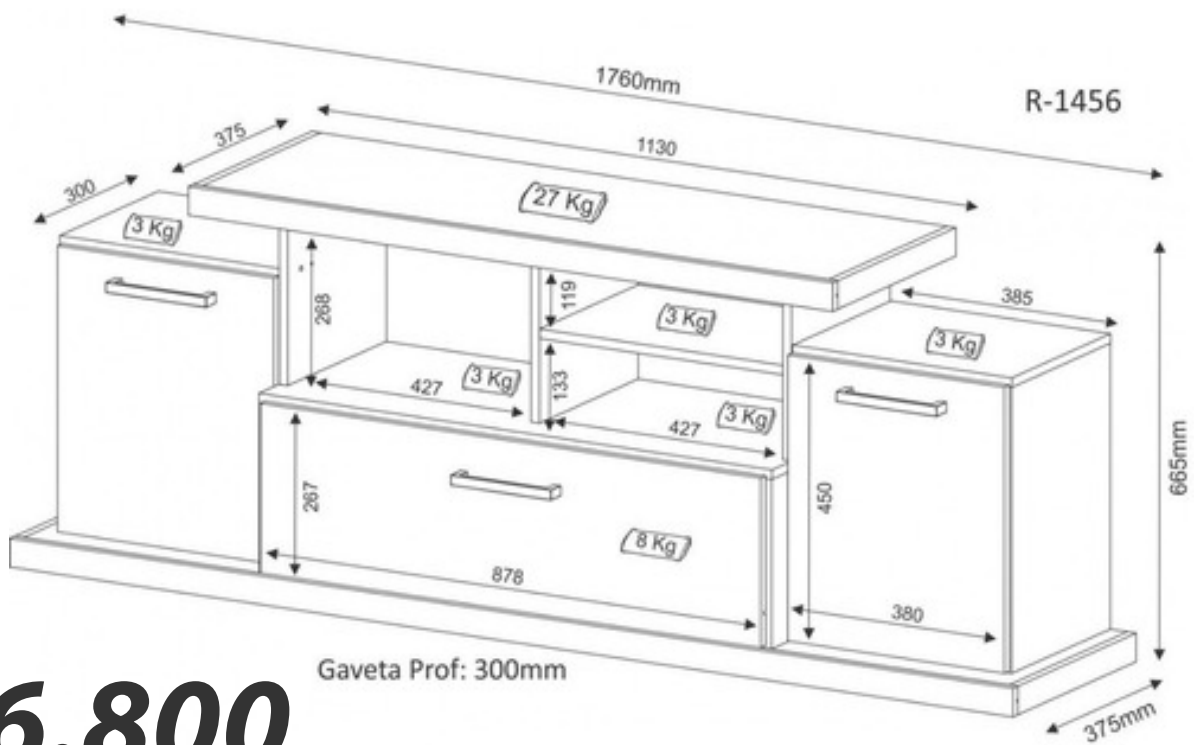

**Rack tv Home**

*Artely 4138*

*cod.255015*

**\$64.800**  
**Rack tv Ever panel**  
 Artely 3652  
 cod.246659

**\$76.800**

**Rack tv**

Tecno mobili R1456  
cod.168384

**Sánchez & Sánchez**