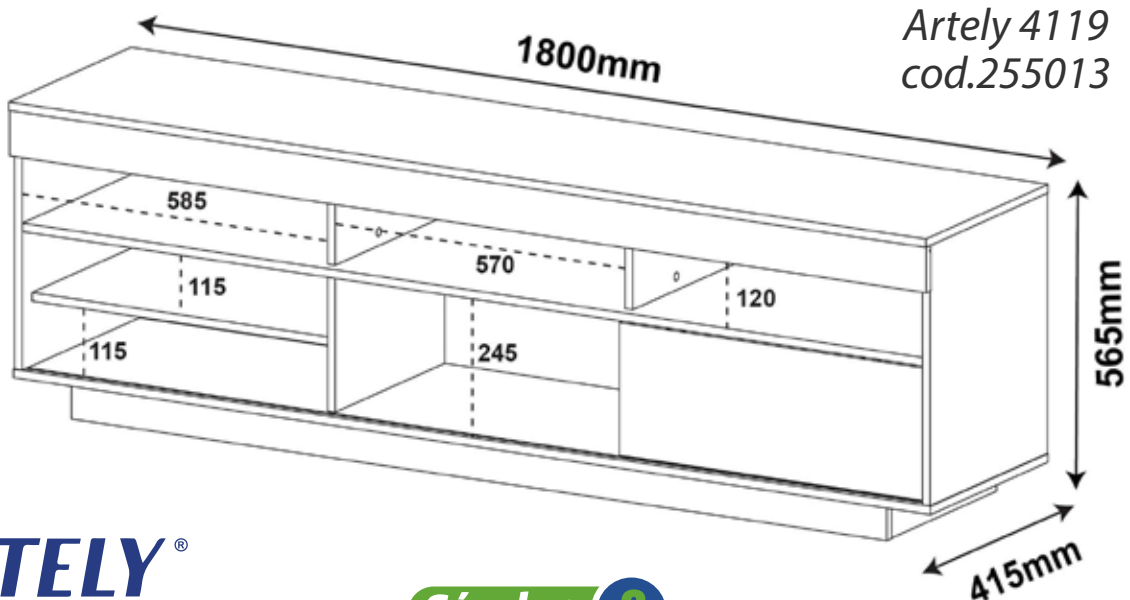

$75.800

Rack tv Treviso

Artely 4119

cod.255013