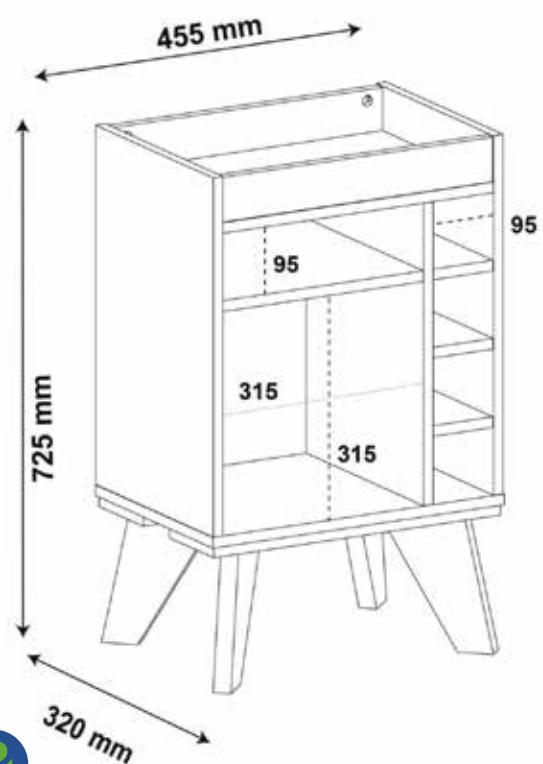

$34.800

Bar Drink

Artely 4102

cod.255045