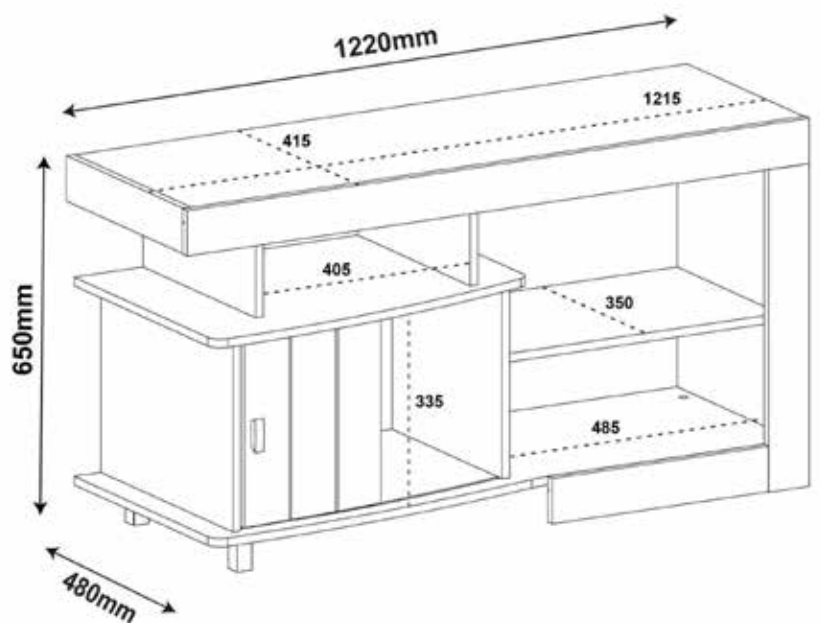

ARTELY®

Sánchez & Sánchez