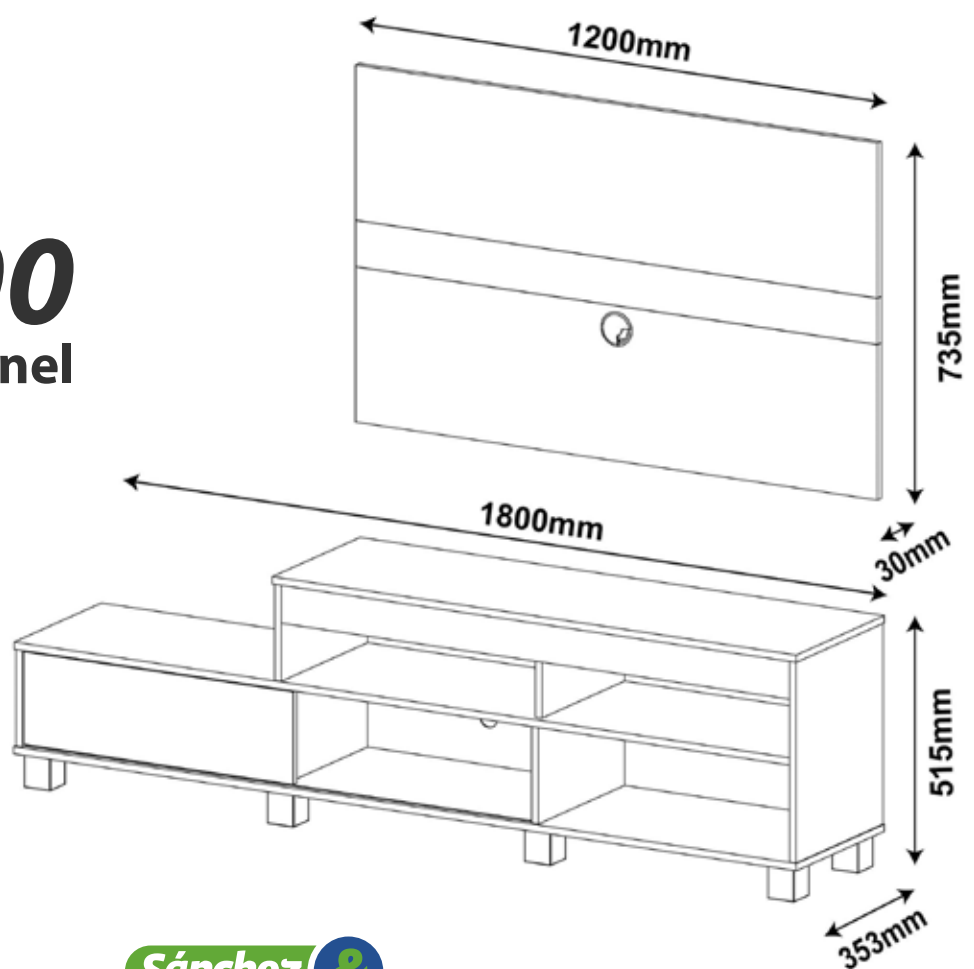

$64.800
Rack tv Ever panel
Artely 3652
cod.246659