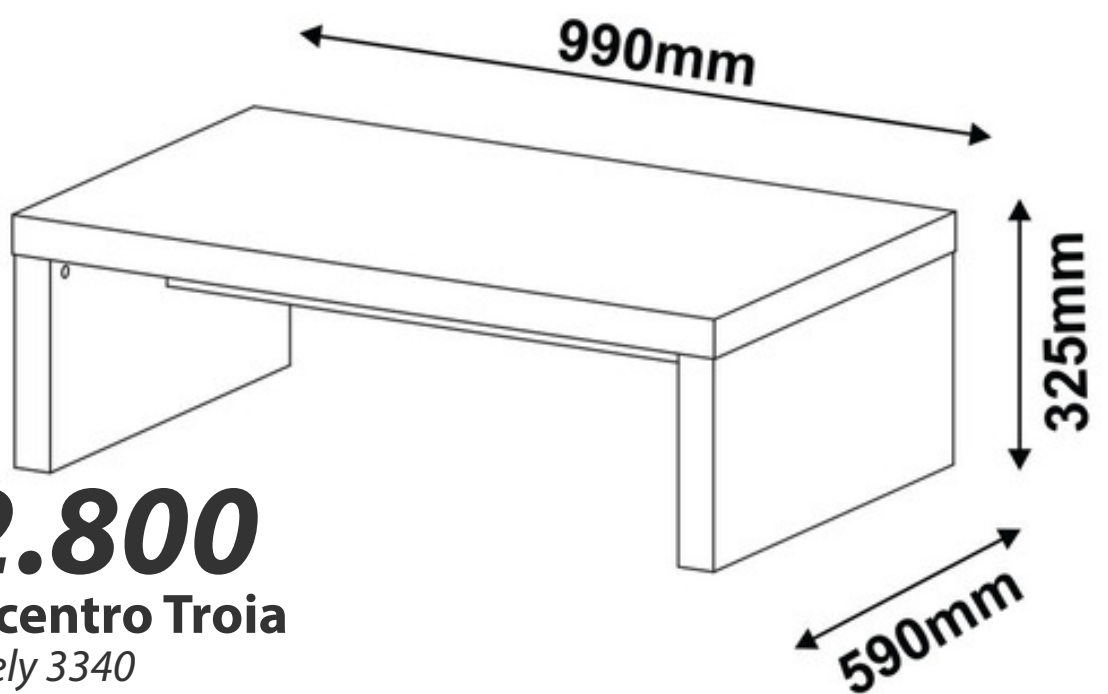

$32.800

Mesa de centro Troia

Artely 3340
cod.176151

ARTELY®

**Sánchez &
Sánchez**