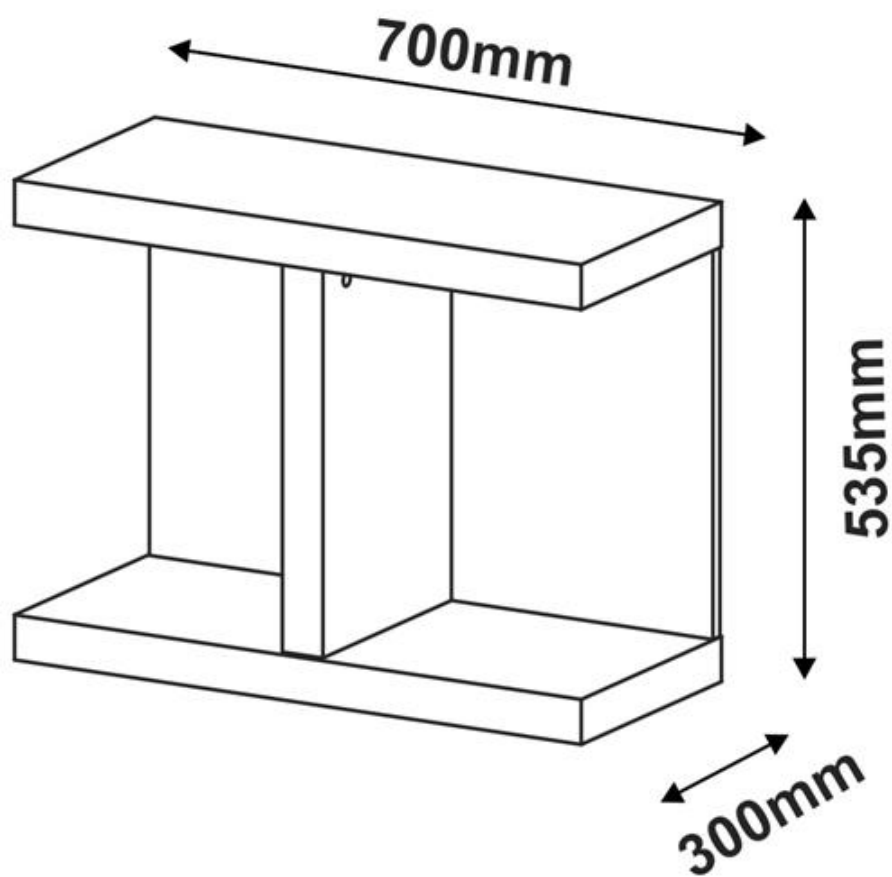

$24.800

Mesa lateral Troia

Artely 3335

cod.246662